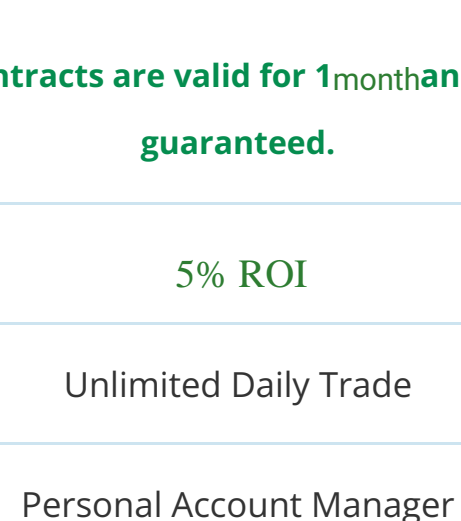

\$1,000 - \$19,000

All contracts are valid for 1month and 100% guaranteed.

3% ROI

Unlimited Daily Trade

Personal Account Manager

[Invest Now](#)

GOLD

\$20,000 - \$99,000

All contracts are valid for 1month and 100% guaranteed.

4% ROI

Unlimited Daily Trade

Personal Account Manager

[Invest Now](#)

PREMIUM

\$100K - \$1M

All contracts are valid for 1month and 100% guaranteed.

5% ROI

Unlimited Daily Trade

Personal Account Manager

[Invest Now](#)

OUR COMPANY

- ▶ [About us](#)
- ▶ [Terms of Use](#)
- ▶ [Privacy Policy](#)

EARNING OPPORTUNITIES

- ▶ [Investment Packages](#)
- ▶ [Partnership Program](#)